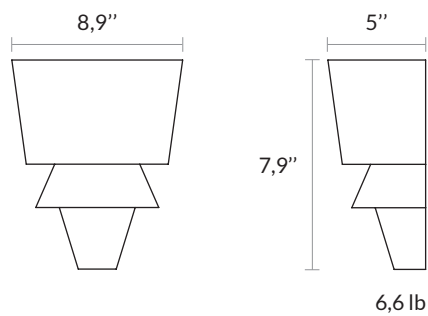

Alain Ellouz
.paris

FLOA^{US}

.édition

FLO A[®] .édition

WALL LIGHT

FLO A[®]
DESIGN BY ATELIER ALAIN ELLOUZ
MADE IN FRANCE

MATERIALS	Alabaster
SOCKET	E12 Recommended bulb : LED bulb flam E12 2,5W 2700K 170 lm - Dimmable
REFERENCE	ED-0061 UL certified (also available in European version)
WARRANTY	2 years warranty